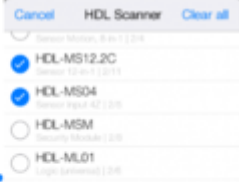

< Back

HDL Scanner
Type: Scanner
Developer: iRidium mobile
Brand: HDL
★★★★★

FREE

ADD

Description

Feedback (2)

Current version - 1.33.0

The scanner finds HDL devices with any DeviceID and SubnetID in your network. You can select the devices you need and add modules for them just with a click of the button. You can see available HDL modules in iRidium Store. The scanner works by the HDL Buspro protocol.